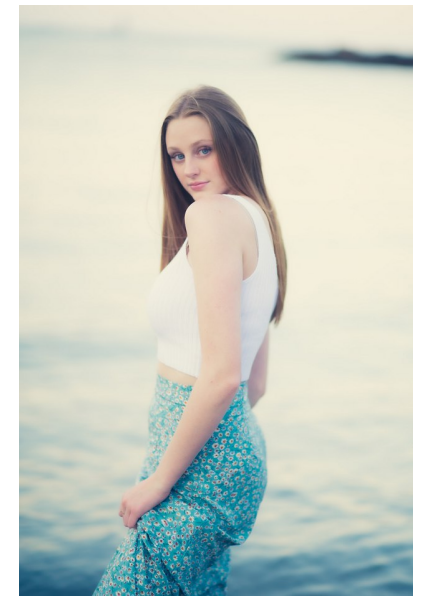

marin graham

Height 6'0" Bust 34" C/D Waist 26" Hips 36" Dress 10 US Shoe 10 US
Top S Bottom M Hair Strawberry Blonde Eyes Blue/Green

Dynasty Agency, Inc. | 501 Boylston Street | Boston, MA 02116
Tel: (617) 536-7900 | Email: info@dynastymodelsinc.com