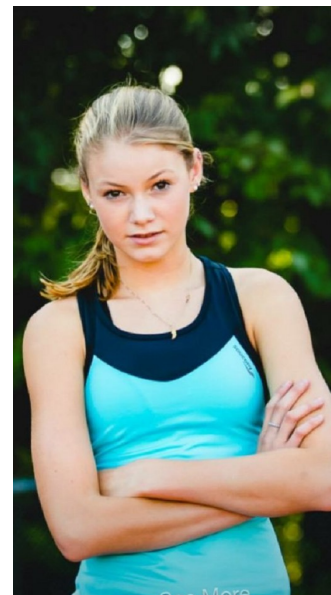

Jasmine Brown

Height 5'9" Bust 32" A/B Waist 25" Hips 33" Dress 0 US Shoe 9.5 US
Hair Blonde Eyes Brown

Dynasty Agency, Inc. | 501 Boylston Street | Boston, MA 02116
Tel: (617) 536-7900 | Email: info@dynastymodelsinc.com