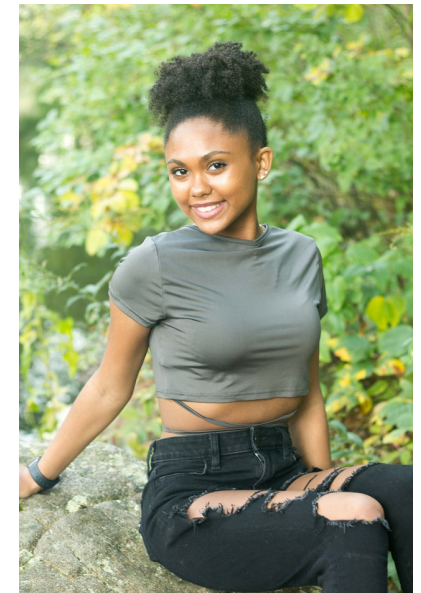

Aleah Evans

Height 5'3.5" Bust 33.5" C Waist 26.5" Hips 34.5" Dress 0-2 US Shoe 7.5  
US Top XS Bottom XS Hair Black Eyes Brown

Dynasty Agency, Inc. | 501 Boylston Street | Boston, MA 02116  
Tel: (617) 536-7900 | Email: [info@dynastymodelsinc.com](mailto:info@dynastymodelsinc.com)