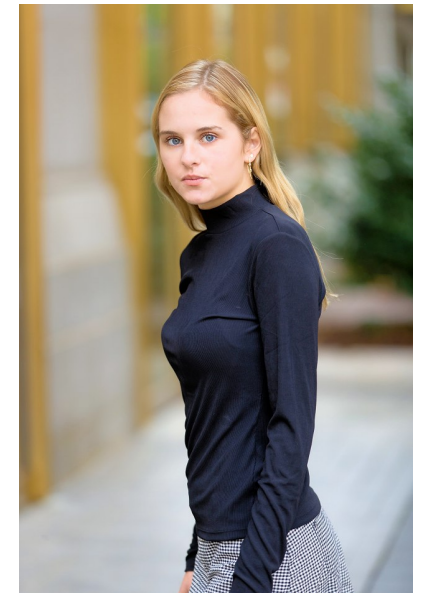

Riley Caleshu

Height 5'6" Bust 32" C Waist 25" Hips 33" Dress 2 US Shoe 7.5 US  
Hair Blonde Eyes Blue

Dynasty Agency, Inc. | 501 Boylston Street | Boston, MA 02116  
Tel: (617) 536-7900 | Email: [info@dynastymodelsinc.com](mailto:info@dynastymodelsinc.com)