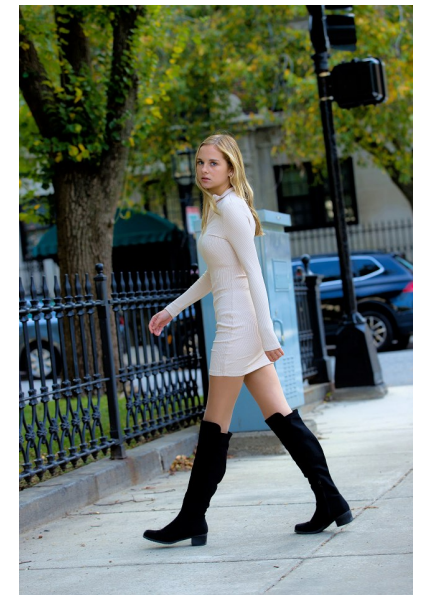

Riley Caleshu

Height 5'6" Bust 32" C Waist 25" Hips 33" Dress 2 US Shoe 7.5 US  
Hair Blonde Eyes Blue

Dynasty Agency, Inc. | 501 Boylston Street | Boston, MA 02116  
Tel: (617) 536-7900 | Email: [info@dynastymodelsinc.com](mailto:info@dynastymodelsinc.com)