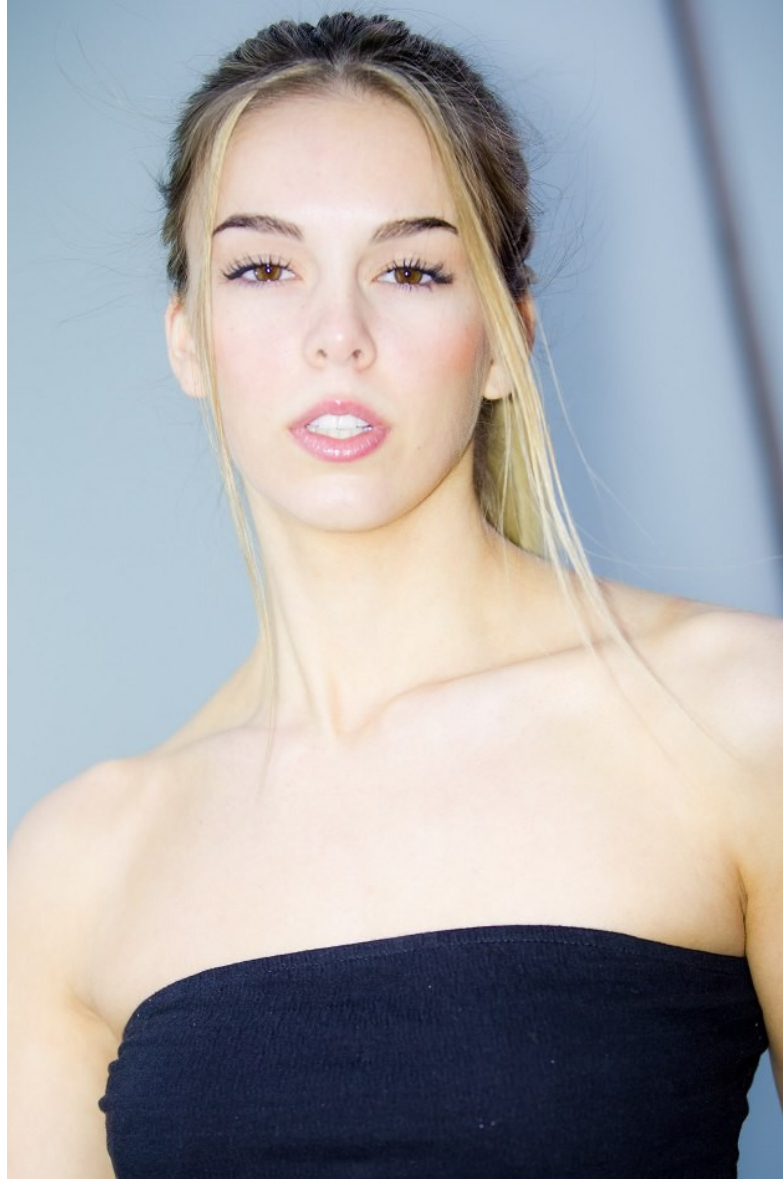

Shannon Malloy

Height 5'10" Bust 32" B Waist 24" Hips 32" Dress 2 US Shoe 9 US Hair Ash Blonde Eyes Brown

Shannon Malloy

Height 5'10" Bust 32" B Waist 24" Hips 32" Dress 2 US Shoe 9 US Hair Ash Blonde Eyes Brown

Shannon Malloy

Height 5'10" Bust 32" B Waist 24" Hips 32" Dress 2 US Shoe 9 US Hair Ash Blonde Eyes Brown