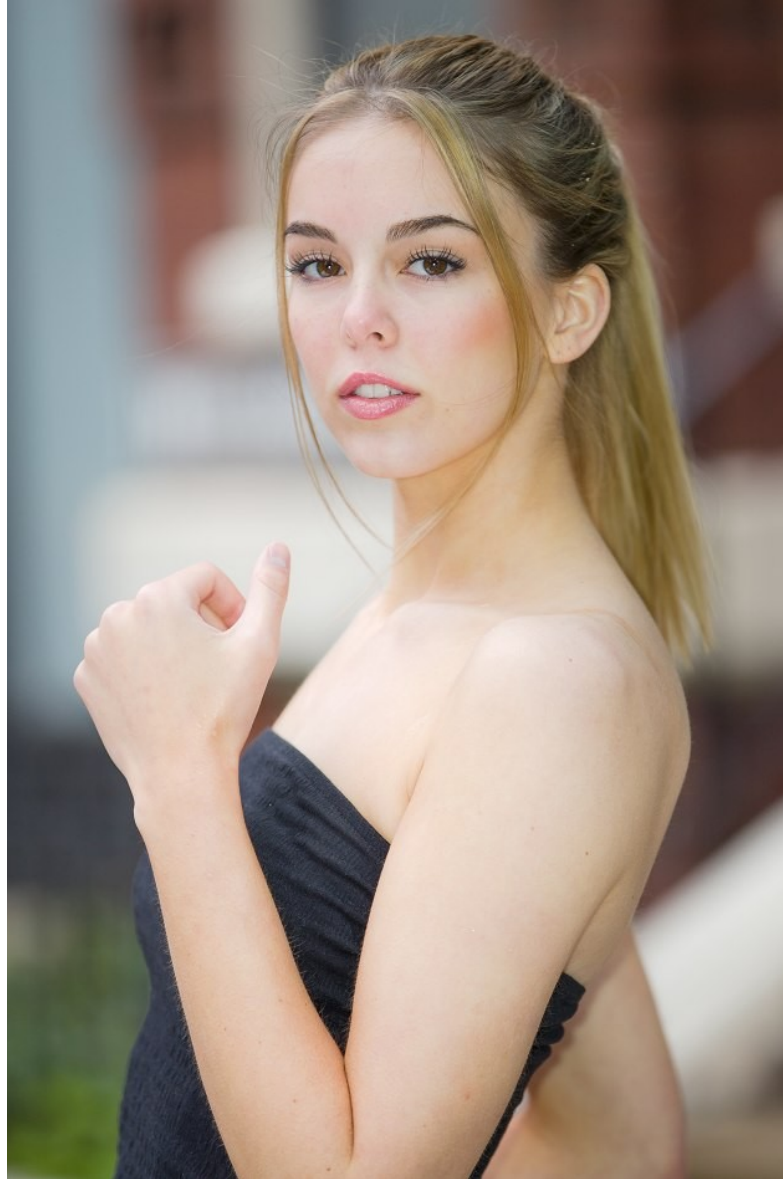

Shannon Malloy

Height 5'10" Bust 32" B Waist 24" Hips 32" Dress 2 US Shoe 9 US Hair Ash Blonde Eyes Brown

Shannon Malloy

Height 5'10" Bust 32" B Waist 24" Hips 32" Dress 2 US Shoe 9 US Hair Ash Blonde Eyes Brown

Shannon Malloy

Height 5'10" Bust 32" B Waist 24" Hips 32" Dress 2 US Shoe 9 US Hair Ash Blonde Eyes Brown