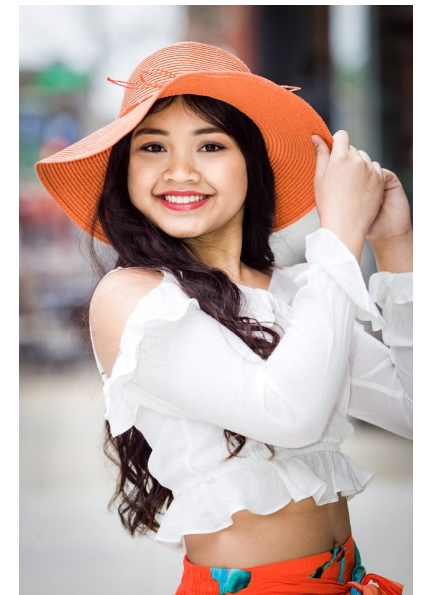

Pariss Eanglee

Height 5'5" Bust 34" B Waist 35" Hips 28.5" Dress 0-2 US Shoe 7.5 US  
Hair Black Eyes Brown

Dynasty Agency, Inc. | 125 Newbury St. 5th Floor | Boston, MA 02116  
Tel: 617) 536-7900 | Email: [info@dynastymodelsinc.com](mailto:info@dynastymodelsinc.com)