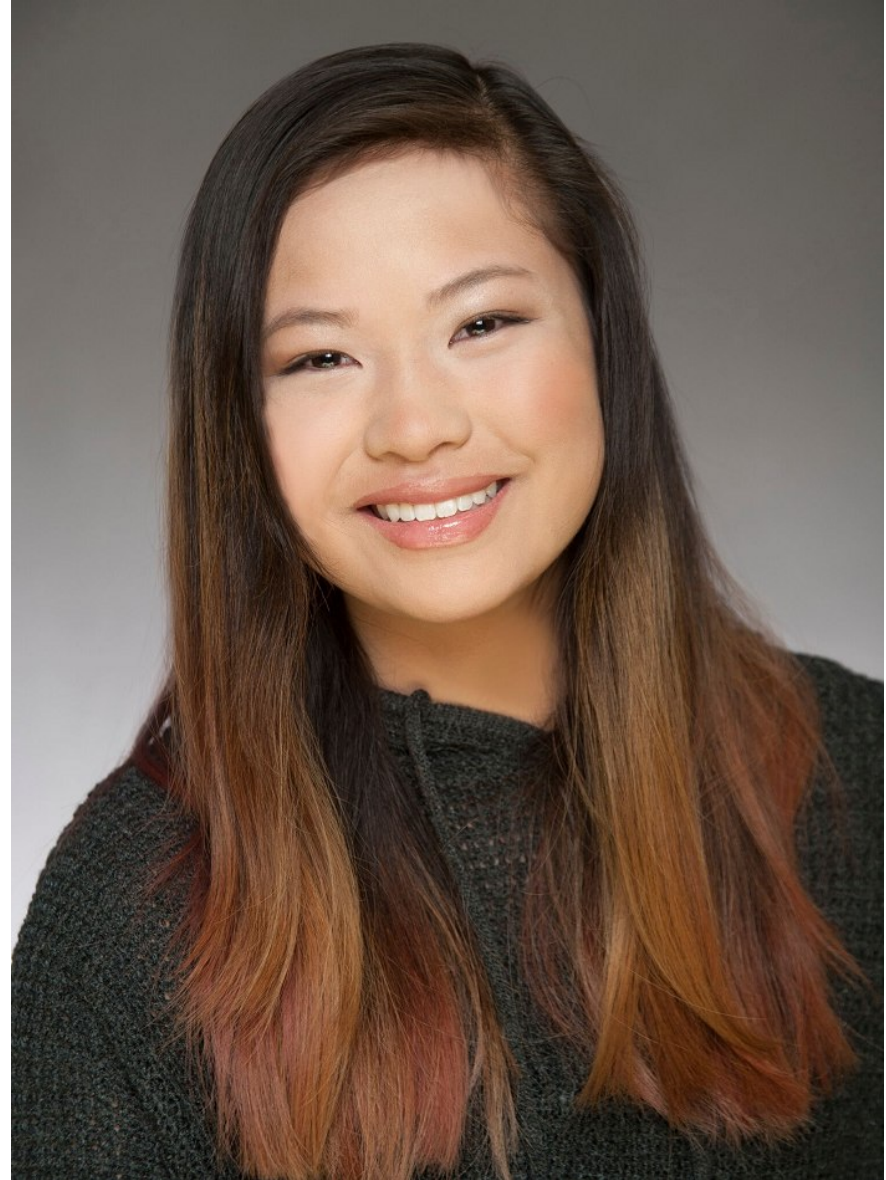

Jessica Moyher

Height 5'3" Bust 33" B Waist 28" Hips 35" Dress 0 US Shoe 8 US Hair Black Eyes Brown

Jessica Moyher

Height 5'3" Bust 33" B Waist 28" Hips 35" Dress 0 US Shoe 8 US Hair Black Eyes Brown

Jessica Moyher

Height 5'3" Bust 33" B Waist 28" Hips 35" Dress 0 US Shoe 8 US Hair Black Eyes Brown

Jessica Moyher

Height 5'3" Bust 33" B Waist 28" Hips 35" Dress 0 US Shoe 8 US Hair Black Eyes Brown

Jessica Moyher

Height 5'3" Bust 33" B Waist 28" Hips 35" Dress 0 US Shoe 8 US Hair Black Eyes Brown