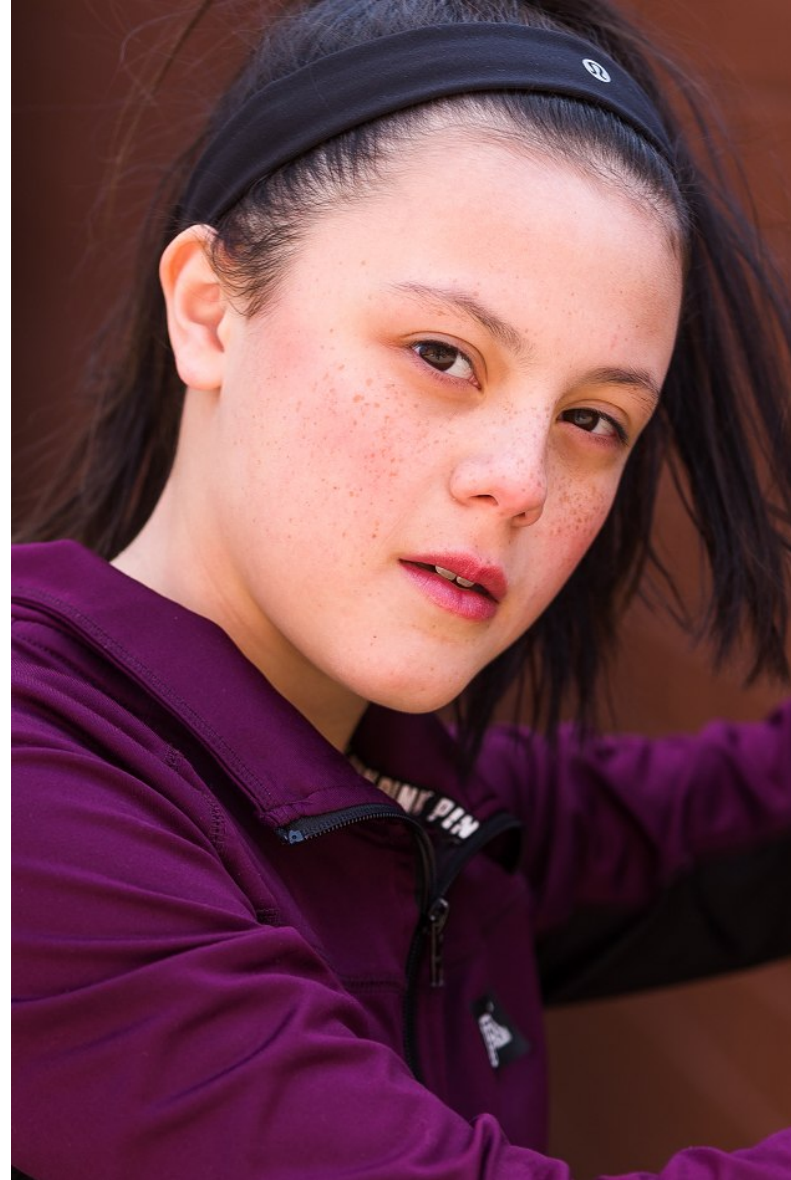

Emily Sands

Height 5'1" Bust 32" D Waist 29" Dress 0 US Shoe 6.5 US Hair Dark Brown Eyes Brown

Emily Sands

Height 5'1" Bust 32" D Waist 29" Dress 0 US Shoe 6.5 US Hair Dark Brown Eyes Brown

Emily Sands

Height 5'1" Bust 32" D Waist 29" Dress 0 US Shoe 6.5 US Hair Dark Brown Eyes Brown

Emily Sands

Height 5'1" Bust 32" D Waist 29" Dress 0 US Shoe 6.5 US Hair Dark Brown Eyes Brown