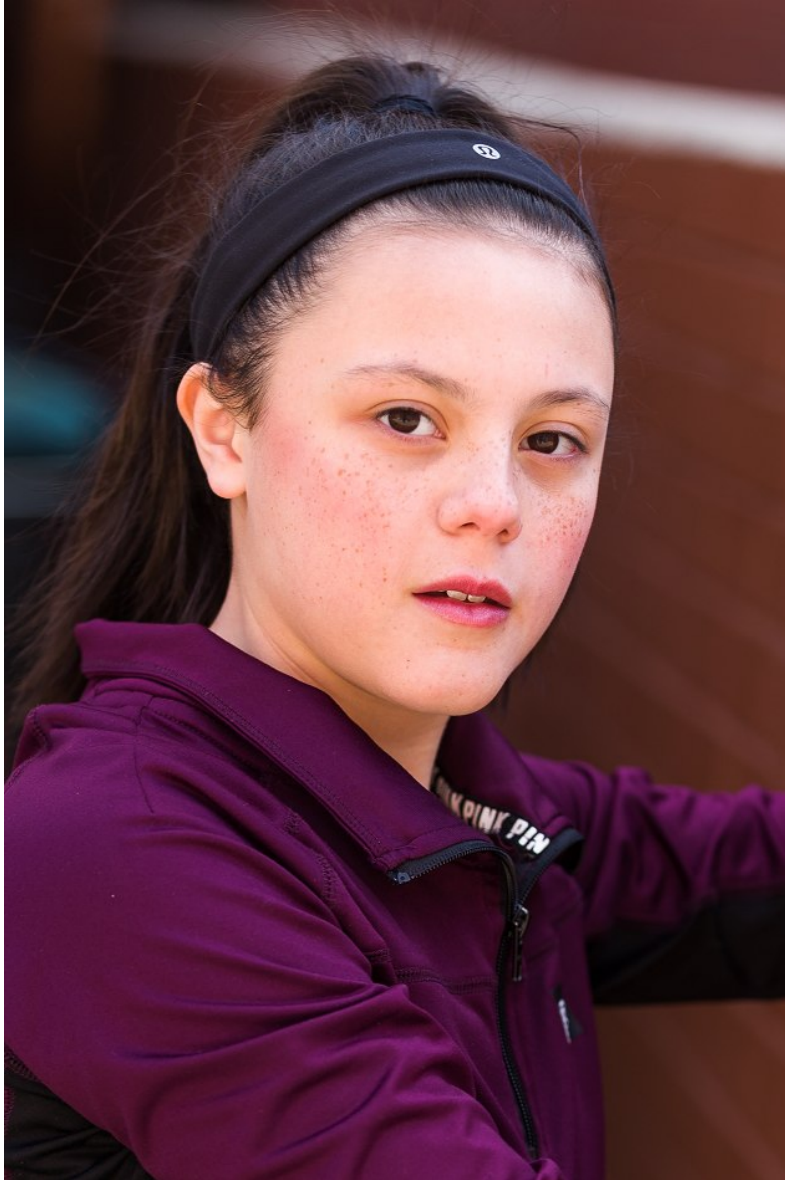

Emily Sands

Height 5'1" Bust 32" D Waist 29" Dress 0 US Shoe 6.5 US Hair Dark Brown Eyes Brown

Emily Sands

Height 5'1" Bust 32" D Waist 29" Dress 0 US Shoe 6.5 US Hair Dark Brown Eyes Brown

Emily Sands

Height 5'1" Bust 32" D Waist 29" Dress 0 US Shoe 6.5 US Hair Dark Brown Eyes Brown

Emily Sands

Height 5'1" Bust 32" D Waist 29" Dress 0 US Shoe 6.5 US Hair Dark Brown Eyes Brown