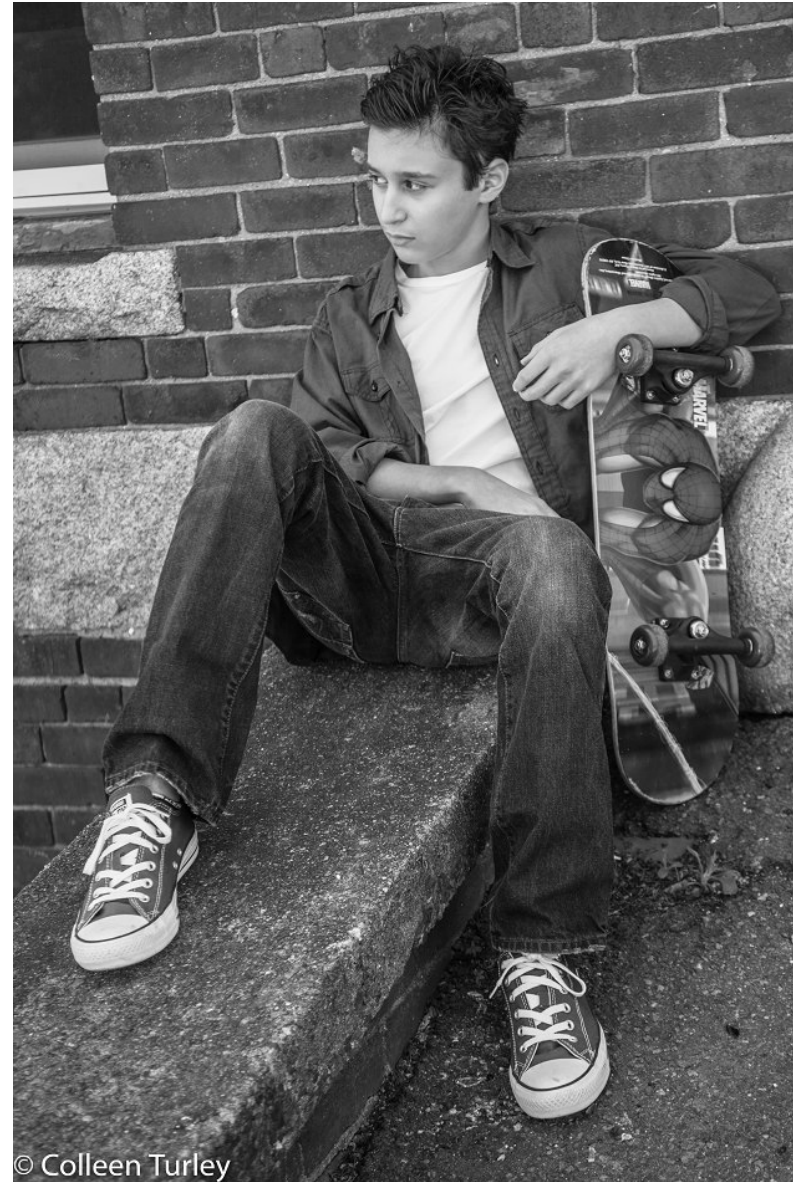

Harrison Cooper

Height 5'7" Waist 28" Collar 14" Sleeve 32" Shoe 8.5 US Size 8 Hair Brown Eyes Green

© Colleen Turley

Harrison Cooper

Height 5'7" Waist 28" Collar 14" Sleeve 32" Shoe 8.5 US Size 8 Hair Brown Eyes Green

Harrison Cooper

Height 5'7" Waist 28" Collar 14" Sleeve 32" Shoe 8.5 US Size 8 Hair Brown Eyes Green