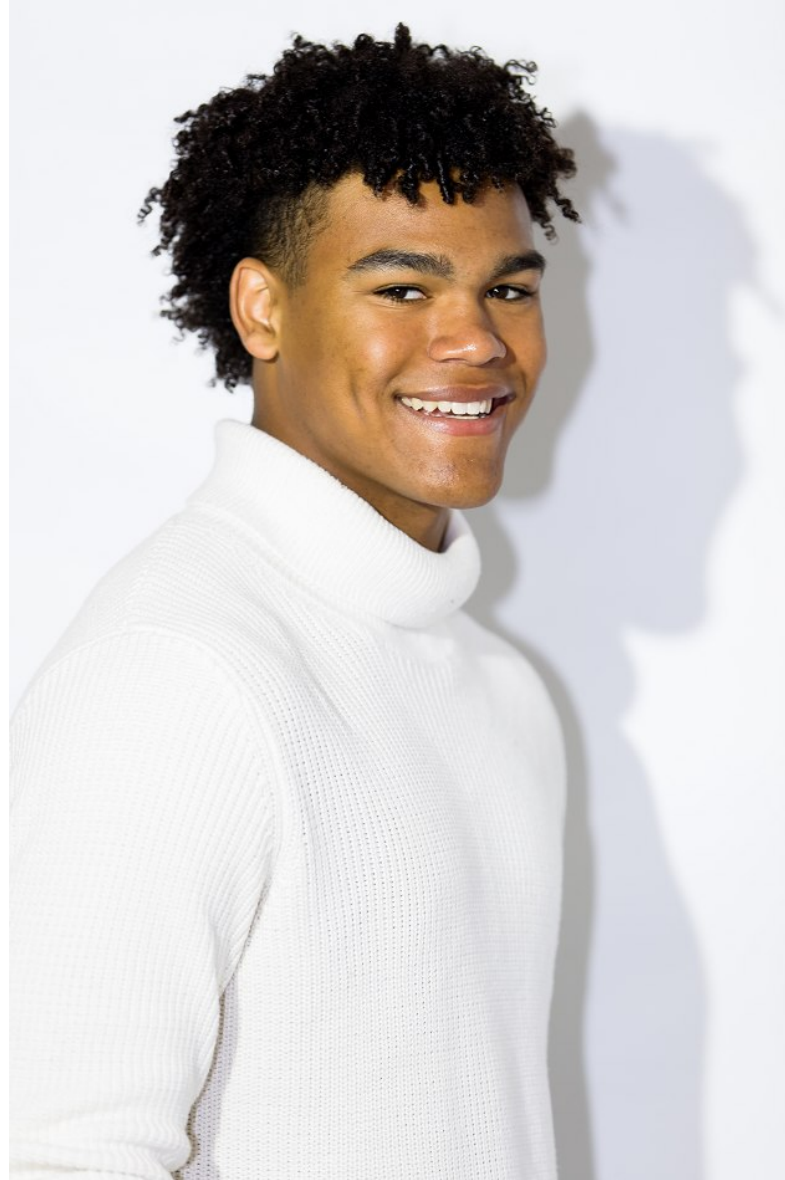

Caleb Coleman

Height 6'2"   Waist 34"   Inseam 34"   Suit Length L   Shoe 12 US   Hair Brown   Eyes Brown

Caleb Coleman

Height 6'2" Waist 34" Inseam 34" Suit Length L Shoe 12 US Hair Brown Eyes Brown

Caleb Coleman

Height 6'2" Waist 34" Inseam 34" Suit Length L Shoe 12 US Hair Brown Eyes Brown

Caleb Coleman

Height 6'2"   Waist 34"   Inseam 34"   Suit Length L   Shoe 12 US   Hair Brown   Eyes Brown

Caleb Coleman

Height 6'2"   Waist 34"   Inseam 34"   Suit Length L   Shoe 12 US   Hair Brown   Eyes Brown