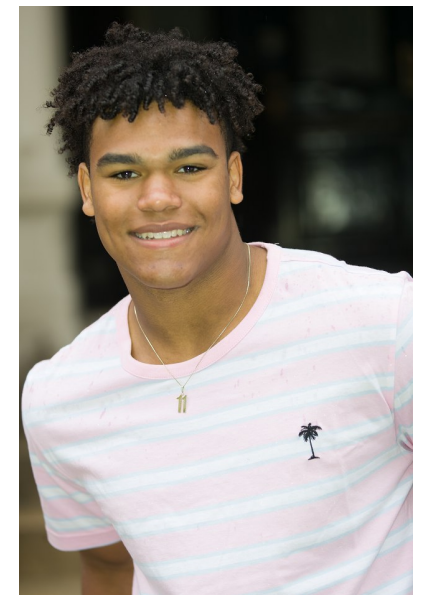

Caleb Coleman

Height 6'2" Waist 34" Inseam 34" Suit Length L Shoe 12 US Hair Brown
Eyes Brown

Dynasty Agency, Inc. | 501 Boylston Street | Boston, MA 02116
Tel: (617) 536-7900 | Email: info@dynastymodelsinc.com