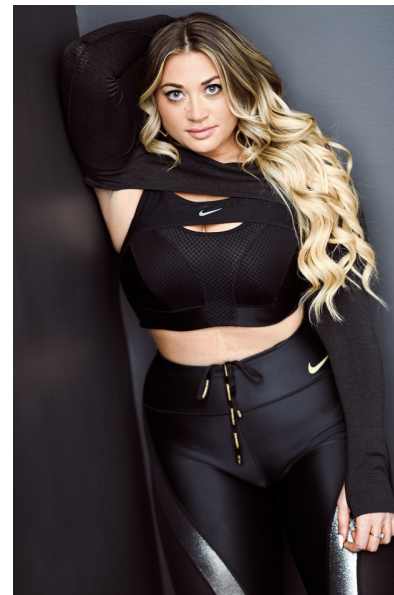

Ashley Gregory

Height 5'5" Bust 36" C/D Waist 30" Hips 42" Dress 10 US Shoe 8 US
Top L Bottom L Hair Blonde Eyes Blue/Green

Dynasty Agency, Inc. | 501 Boylston Street | Boston, MA 02116
Tel: (617) 536-7900 | Email: info@dynastymodelsinc.com