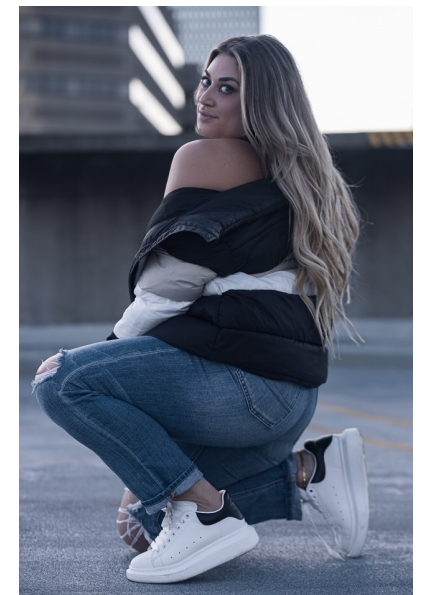

Ashley Gregory

Height 5'5" Bust 36" C/D Waist 30" Hips 42" Dress 10 US Shoe 8 US
Hair Blonde Eyes Blue/Green

Dynasty Agency, Inc. | 501 Boylston Street | Boston, MA 02116
Tel: (617) 536-7900 | Email: info@dynastymodelsinc.com