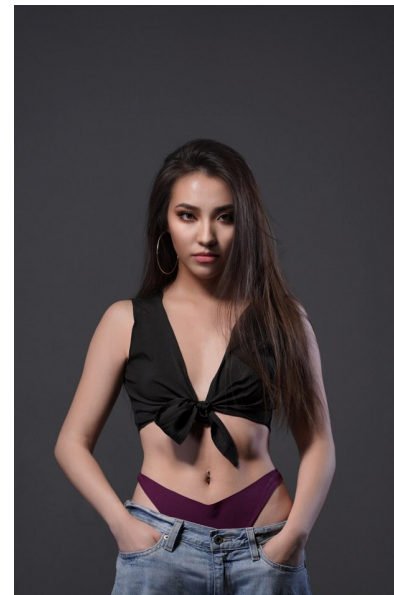

Catherine Shen

Height 5'4" Bust 32" B Waist 23" Hips 34.5" Dress 0 US Shoe 5.5 US
Hair Brown Eyes Brown

Dynasty Agency, Inc. | 501 Boylston Street | Boston, MA 02116
Tel: (617) 536-7900 | Email: info@dynastymodelsinc.com