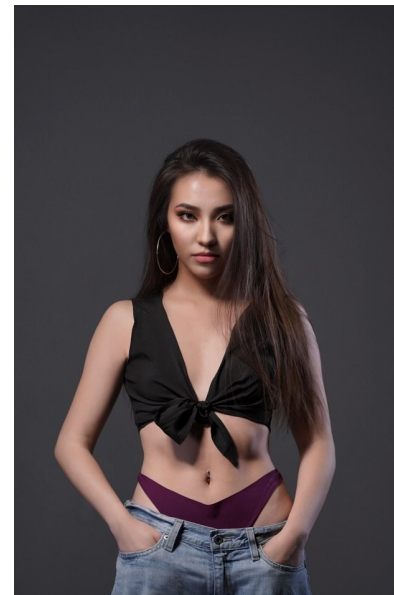

Catherine Shen

Height 5'4" Bust 32" B Waist 23" Hips 34.5" Dress 0 US Shoe 5.5 US
Hair Brown Eyes Brown

Dynasty Agency, Inc. | 501 Boylston Street | Boston, MA 02116
Tel: (617) 536-7900 | Email: info@dynastymodelsinc.com