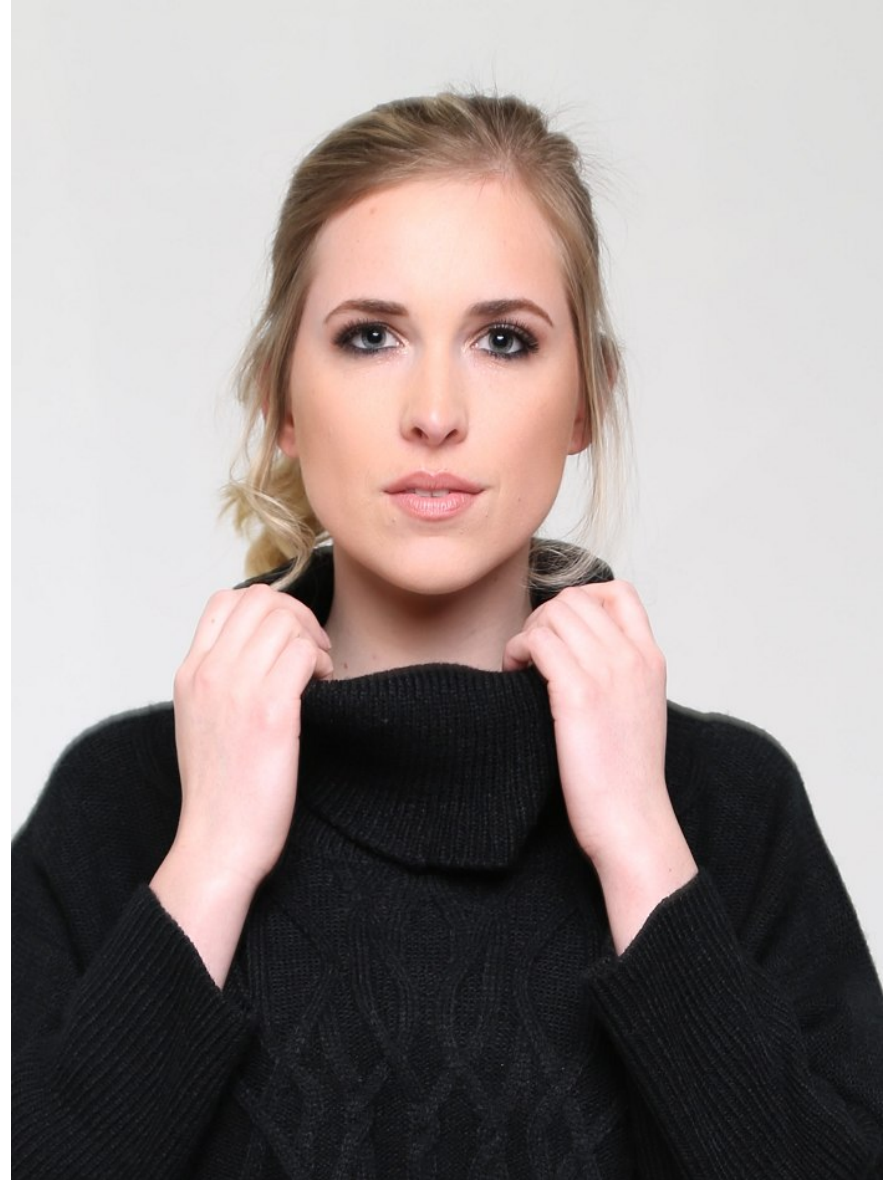

Courtney Willis

Height 5'10" Bust 34" A Waist 28" Hips 38" Dress 4-6 US Shoe 10 US Hair Blonde Eyes Blue

10

Courtney Willis

Height 5'10" Bust 34" A Waist 28" Hips 38" Dress 4-6 US Shoe 10 US Hair Blonde Eyes Blue

© Sara Perreira

Courtney Willis

Height 5'10" Bust 34" A Waist 28" Hips 38" Dress 4-6 US Shoe 10 US Hair Blonde Eyes Blue

Courtney Willis

Height 5'10" Bust 34" A Waist 28" Hips 38" Dress 4-6 US Shoe 10 US Hair Blonde Eyes Blue

Courtney Willis

Height 5'10" Bust 34" A Waist 28" Hips 38" Dress 4-6 US Shoe 10 US Hair Blonde Eyes Blue