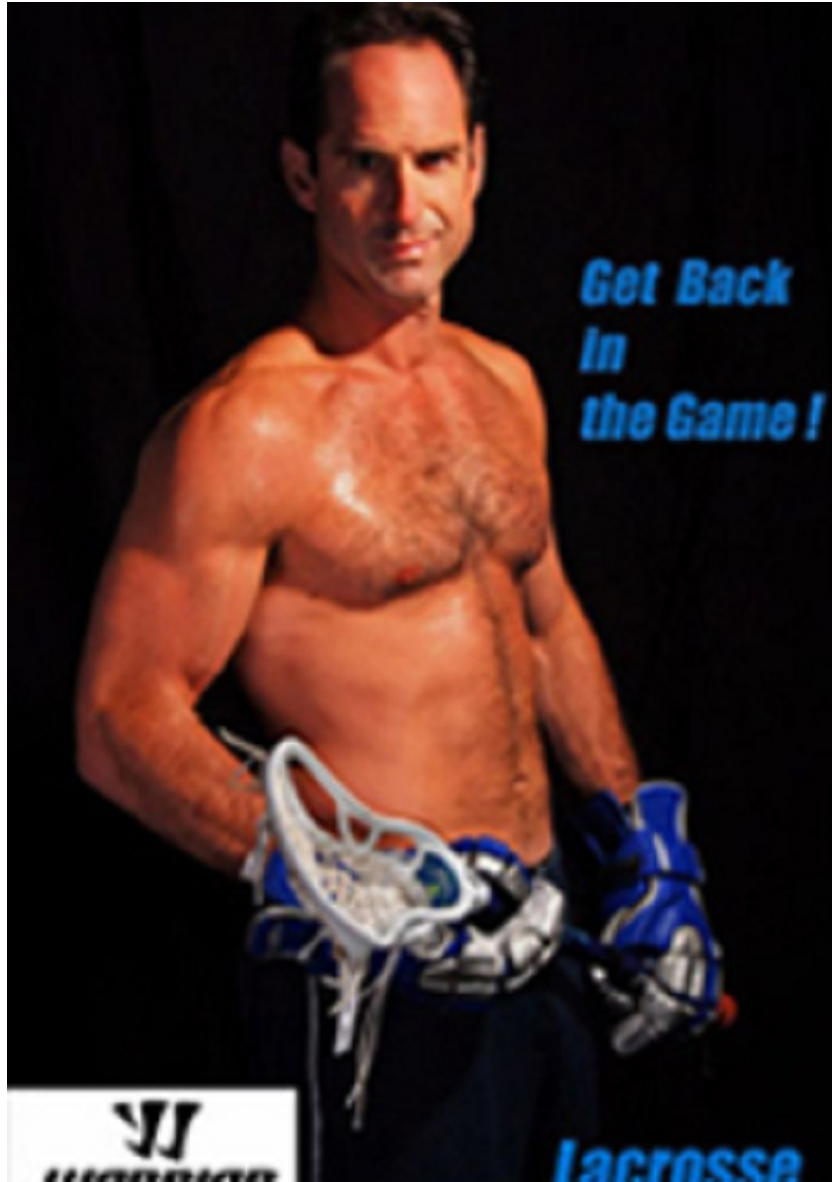

Michael Bogart

Michael Bogart

Height 6'0" Chest 16.5" Waist 34" Inseam 33" Collar 16.5" Sleeve 35" Suit 42" Suit Length L Shoe 10 US Hair Brown Eyes Hazel