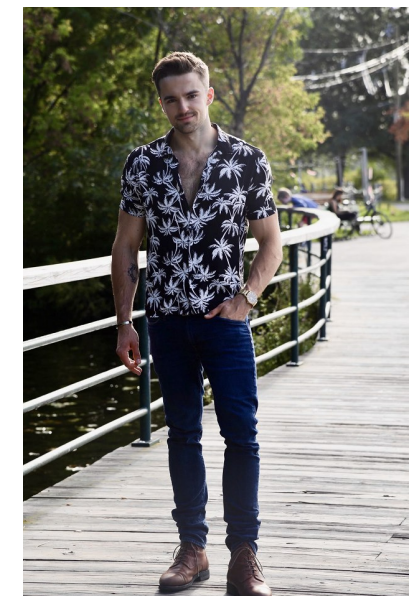

Griffin Richards

Height 6'0" Chest 44" Waist 34.5" Inseam 33" Collar 16" Sleeve 36"
Suit 34" Suit Length R Shoe 12 US Hair Light Brown Eyes Brown

Dynasty Agency, Inc. | 501 Boylston Street | Boston, MA 02116
Tel: (617) 536-7900 | Email: info@dynastymodelsinc.com