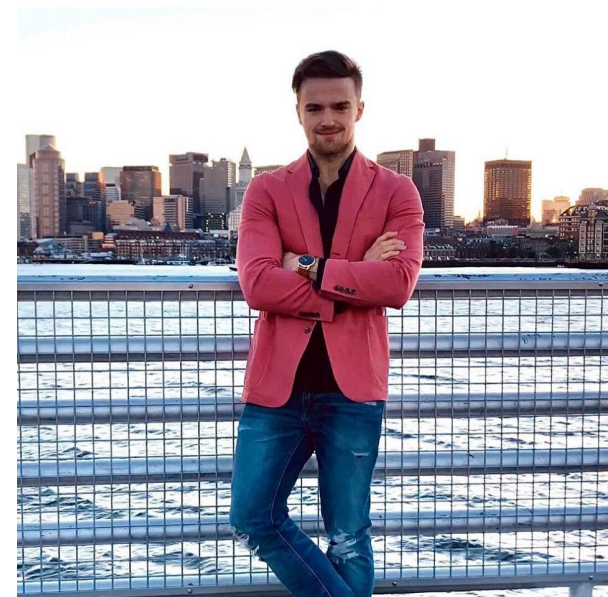

Griffin Richards

Height 6'0" Chest 44" Waist 34.5" Inseam 33" Collar 16" Sleeve 36"
Suit 34" Suit Length R Shoe 12 US Hair Light Brown Eyes Brown

Dynasty Agency, Inc. | 501 Boylston Street | Boston, MA 02116
Tel: (617) 536-7900 | Email: info@dynastymodelsinc.com