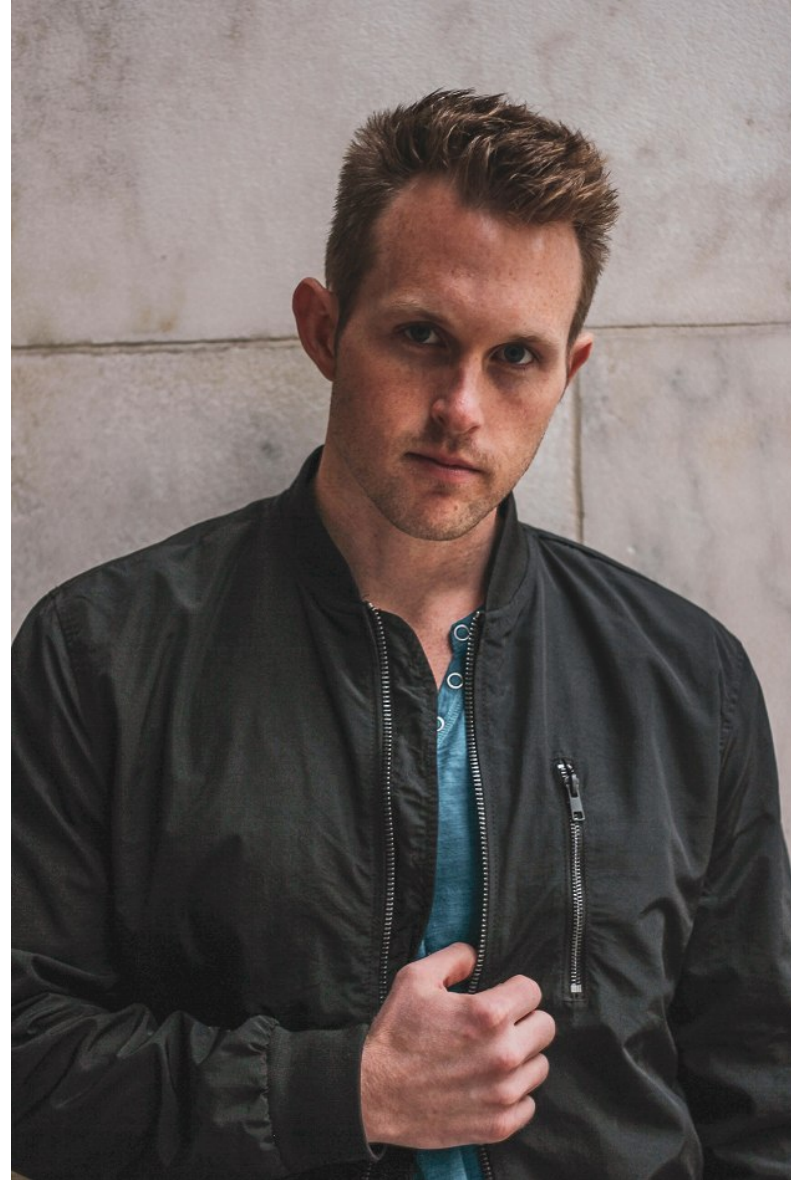

Shaun Melady

Height 6'0" Chest 40" Waist 32" Inseam 32" Collar 16" Sleeve 15.5" Suit 40" Shoe 10 US Hair Blonde Eyes Blue

Shaun Melady

Height 6'0" Chest 40" Waist 32" Inseam 32" Collar 16" Sleeve 15.5" Suit 40" Shoe 10 US Hair Blonde Eyes Blue