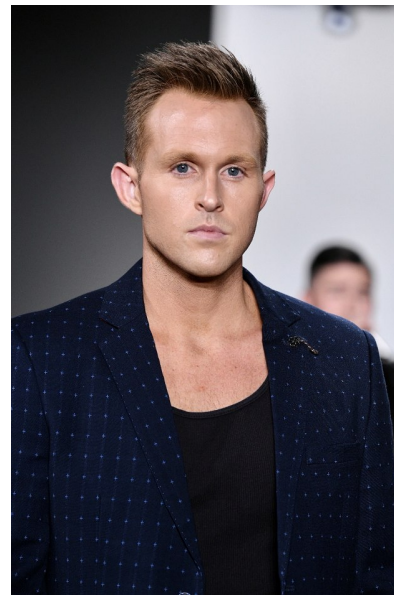

Shaun Melady

Height 6'0" Chest 40" Waist 32" Inseam 32" Collar 16" Sleeve 15.5"  
Suit 40" Shoe 10 US Hair Blonde Eyes Blue

Dynasty Agency, Inc. | 501 Boylston Street | Boston, MA 02116  
Tel: (617) 536-7900 | Email: [info@dynastymodelsinc.com](mailto:info@dynastymodelsinc.com)