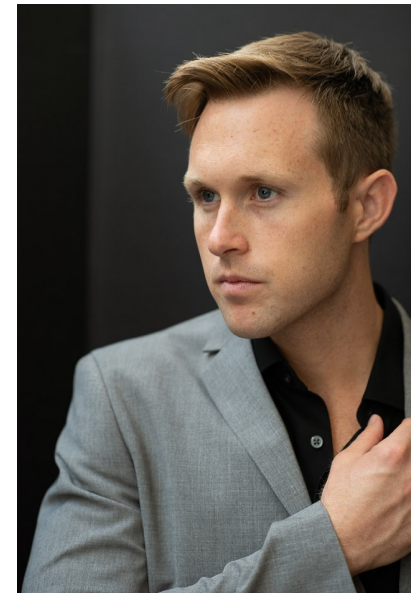

Shaun Melady

Height 6'0" Chest 40" Waist 32" Inseam 32" Collar 16" Sleeve 15.5"  
Suit 40" Shoe 10 US Hair Blonde Eyes Blue

Dynasty Agency, Inc. | 501 Boylston Street | Boston, MA 02116  
Tel: (617) 536-7900 | Email: [info@dynastymodelsinc.com](mailto:info@dynastymodelsinc.com)