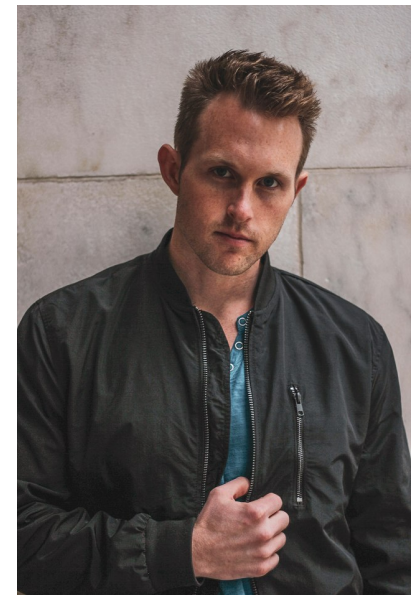

Shaun Melady

Height 6'0" Chest 40" Waist 32" Inseam 32" Collar 16" Sleeve 15.5"  
Suit 40" Shoe 10 US Hair Blonde Eyes Blue

Dynasty Agency, Inc. | 501 Boylston Street | Boston, MA 02116  
Tel: (617) 536-7900 | Email: [info@dynastymodelsinc.com](mailto:info@dynastymodelsinc.com)