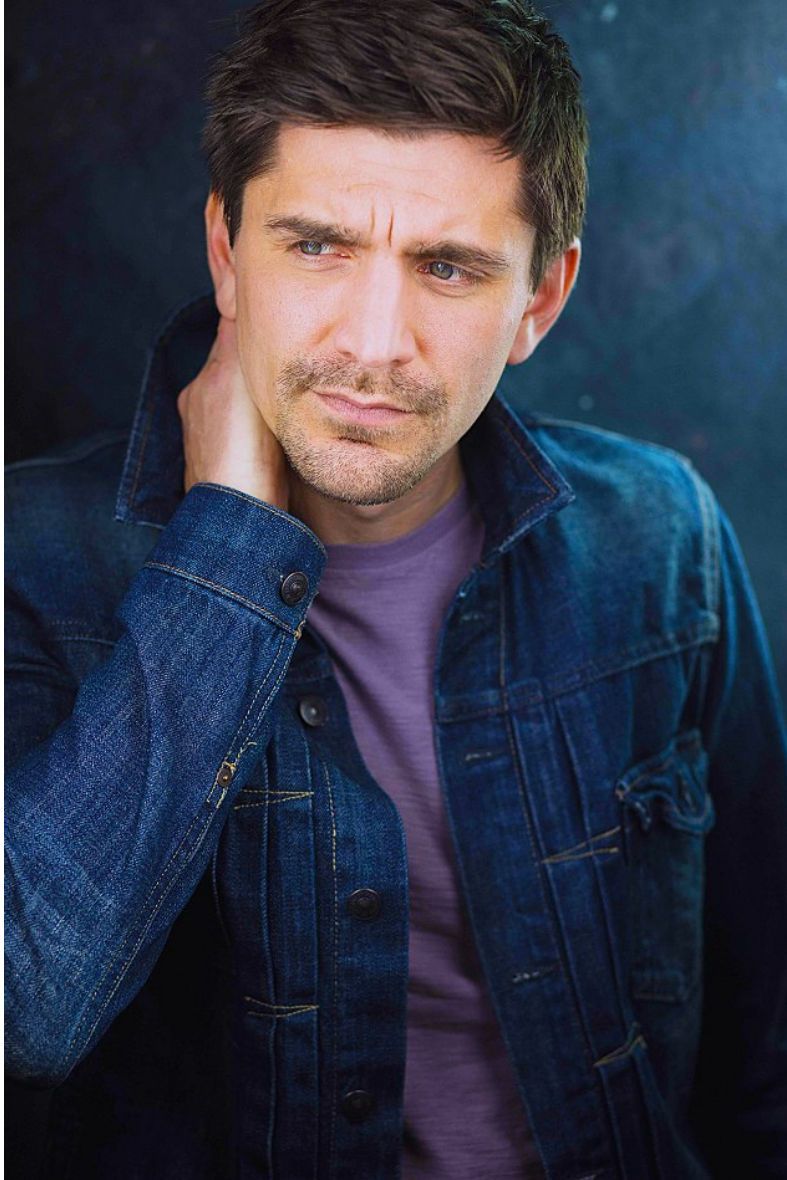

Scott Adams

Height 5'11.5" Chest 38" Waist 32" Inseam 32" Suit 38" Suit Length R Shoe 10 US Hair Brown Eyes Blue/Green

Scott Adams

Height 5'11.5" Chest 38" Waist 32" Inseam 32" Suit 38" Suit Length R Shoe 10 US Hair Brown Eyes Blue/Green

Scott Adams

Height 5'11.5" Chest 38" Waist 32" Inseam 32" Suit 38" Suit Length R Shoe 10 US Hair Brown Eyes Blue/Green