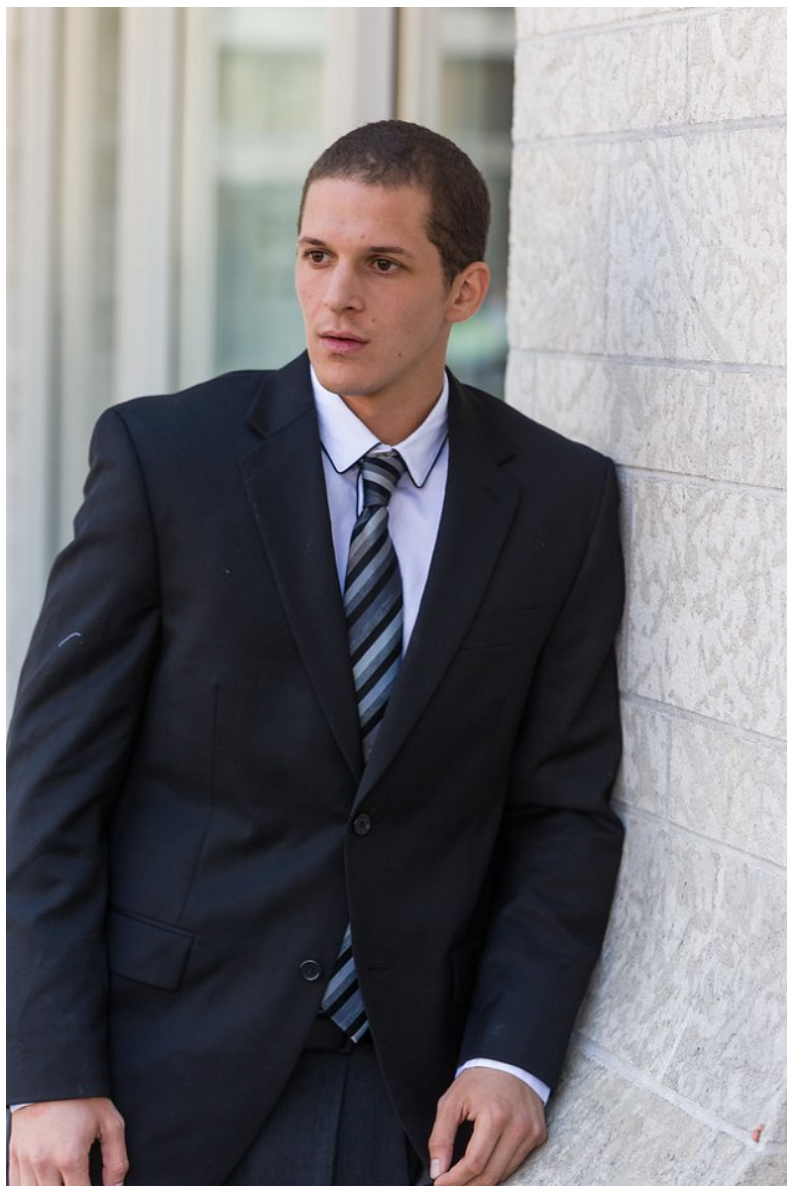

Israel Sanchez

Height 5'10" Chest 40" Waist 30" Inseam 32" Shoe 11.5 US Hair Light Brown Eyes Brown

Israel Sanchez

Height 5'10" Chest 40" Waist 30" Inseam 32" Shoe 11.5 US Hair Light Brown Eyes Brown

Israel Sanchez

Height 5'10" Chest 40" Waist 30" Inseam 32" Shoe 11.5 US Hair Light Brown Eyes Brown

Israel Sanchez

Height 5'10" Chest 40" Waist 30" Inseam 32" Shoe 11.5 US Hair Light Brown Eyes Brown

Israel Sanchez

Height 5'10" Chest 40" Waist 30" Inseam 32" Shoe 11.5 US Hair Light Brown Eyes Brown