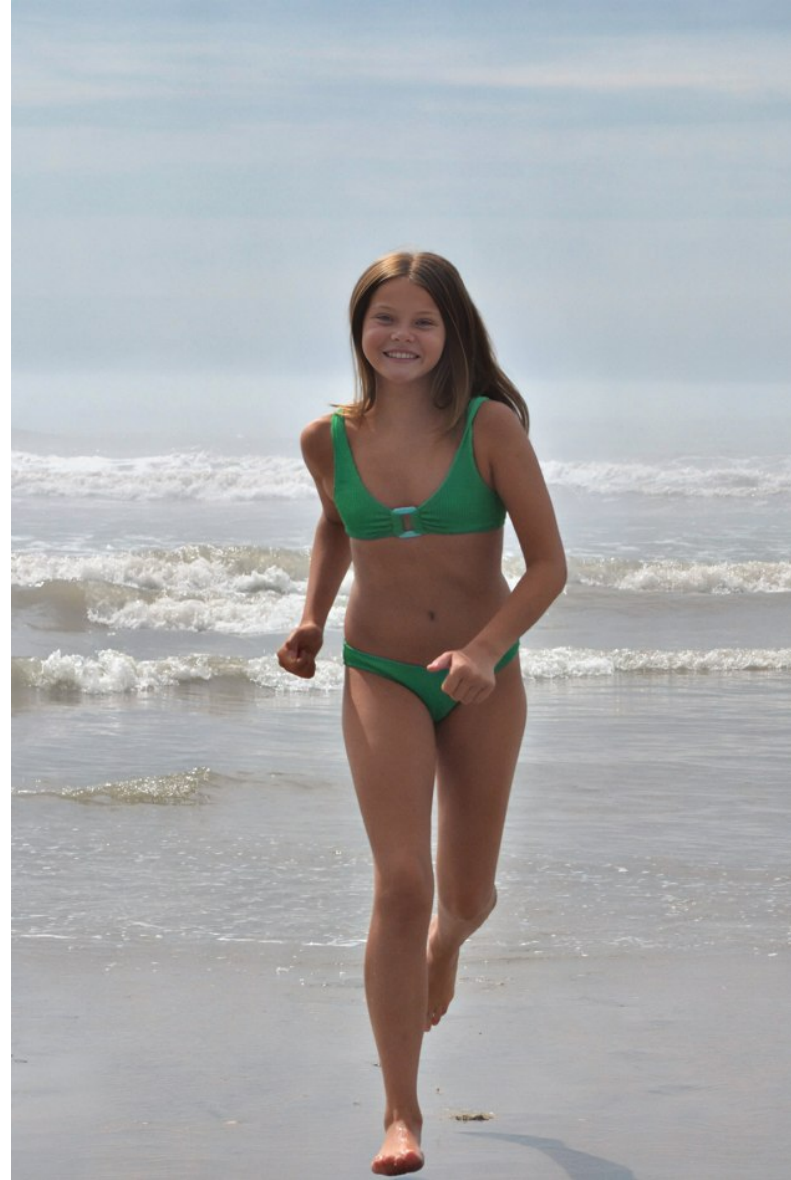

Reese Shattuck

Height 5'2" Bust 32" A Waist 31.5" Hips 32" Dress 0-2 US Shoe 7 US Size 14 - 16 Top S Bottom S Hair Light Brown Eyes Green

Reese Shattuck

Height 5'2" Bust 32" A Waist 31.5" Hips 32" Dress 0-2 US Shoe 7 US Size 14 - 16 Top S Bottom S Hair Light Brown Eyes Green

Reese Shattuck

Height 5'2" Bust 32" A Waist 31.5" Hips 32" Dress 0-2 US Shoe 7 US Size 14 - 16 Top S Bottom S Hair Light Brown Eyes Green