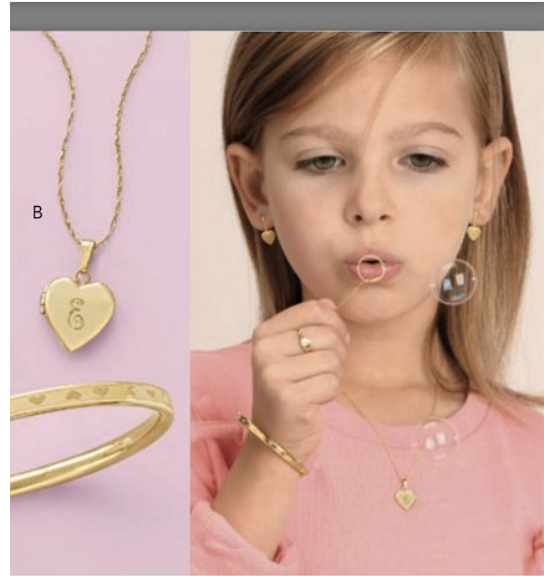

Hannah LaMountain

Height 4'2" Waist 14" Shoe 12.5 US (kids) Size 7 Hair Dirty Blonde Eyes Blue

Hannah LaMountain

Height 4'2" Waist 14" Shoe 12.5 US (kids) Size 7 Hair Dirty Blonde Eyes Blue

Hannah LaMountain

Height 4'2" Waist 14" Shoe 12.5 US (kids) Size 7 Hair Dirty Blonde Eyes Blue

E TWO PAGES. See front cover for details.

19G. Child's Red Enamel Ladybug Stud Earrings
 Ladybug stud earrings in 14kt gold and detailed in red and black enamel. Pierced screw backing. (820150) **\$150 PLUS EXTRA SAVINGS***

19H. Child's Pink and Blue Butterfly Earrings
 14kt gold. Butterflies in pink and blue enamel. Pierced screw backing. Threaded closures for security. (165024) **\$95 PLUS EXTRA SAVINGS***

0 comments ⚡ Activity

Hannah LaMountain

Height 4'2" Waist 14" Shoe 12.5 US (kids) Size 7 Hair Dirty Blonde Eyes Blue