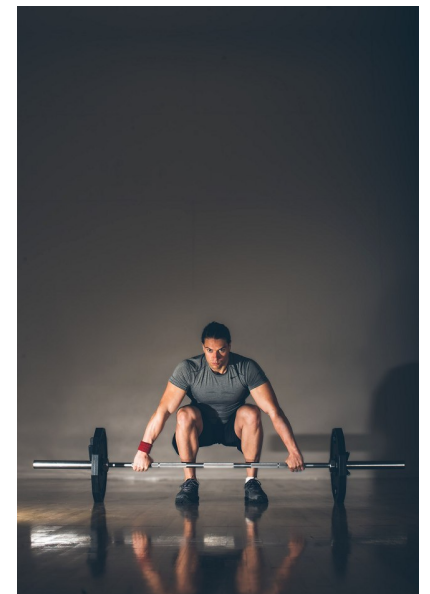

Evan McVey

Height 6'2" Chest 49" Waist 33" Inseam 34" Collar 17" Sleeve 35"
Suit 46" Suit Length R Shoe 13 US Hair Brown Eyes Blue

DMIT
dynasty
MODELS & TALENT INC.

Dynasty Agency, Inc. | 501 Boylston Street | Boston, MA 02116
Tel: (617) 536-7900 | Email: info@dynastymodelsinc.com