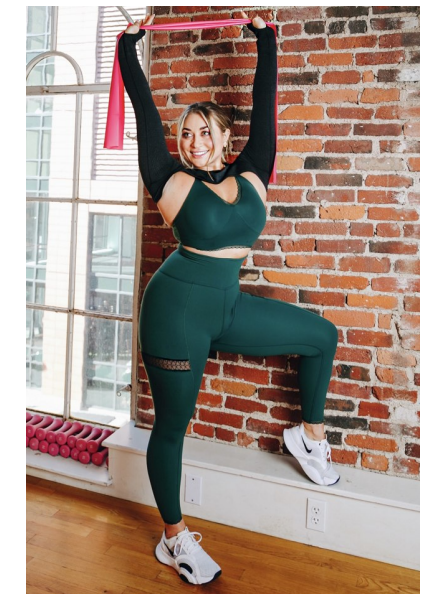

Ashley Gregory

Height 5'5" Bust 36" C/D Waist 30" Hips 42" Dress 10 US Shoe 8 US  
Hair Blonde Eyes Blue/Green

Dynasty Agency, Inc. | 501 Boylston Street | Boston, MA 02116  
Tel: (617) 536-7900 | Email: [info@dynastymodelsinc.com](mailto:info@dynastymodelsinc.com)