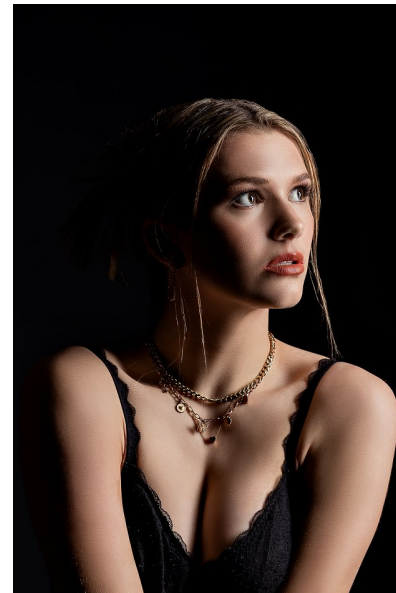

Sarah Simpson

Height 5'10" Bust 32" C/D Waist 26" Hips 26" Dress 4-6 US Shoe 8 US  
(kids) Hair Dark Blonde Eyes Green/Brown

Dynasty Agency, Inc. | 501 Boylston Street | Boston, MA 02116  
Tel: (617) 536-7900 | Email: [info@dynastymodelsinc.com](mailto:info@dynastymodelsinc.com)