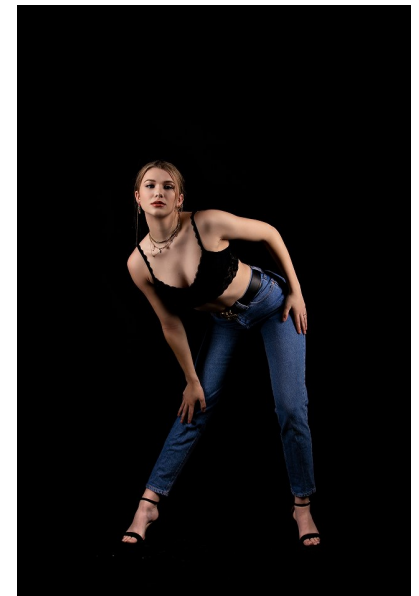

Sarah Simpson

Height 5'10" Bust 32" C/D Waist 26" Hips 26" Dress 4-6 US Shoe 8 US  
(kids) Hair Dark Blonde Eyes Green/Brown

Dynasty Agency, Inc. | 501 Boylston Street | Boston, MA 02116  
Tel: (617) 536-7900 | Email: [info@dynastymodelsinc.com](mailto:info@dynastymodelsinc.com)