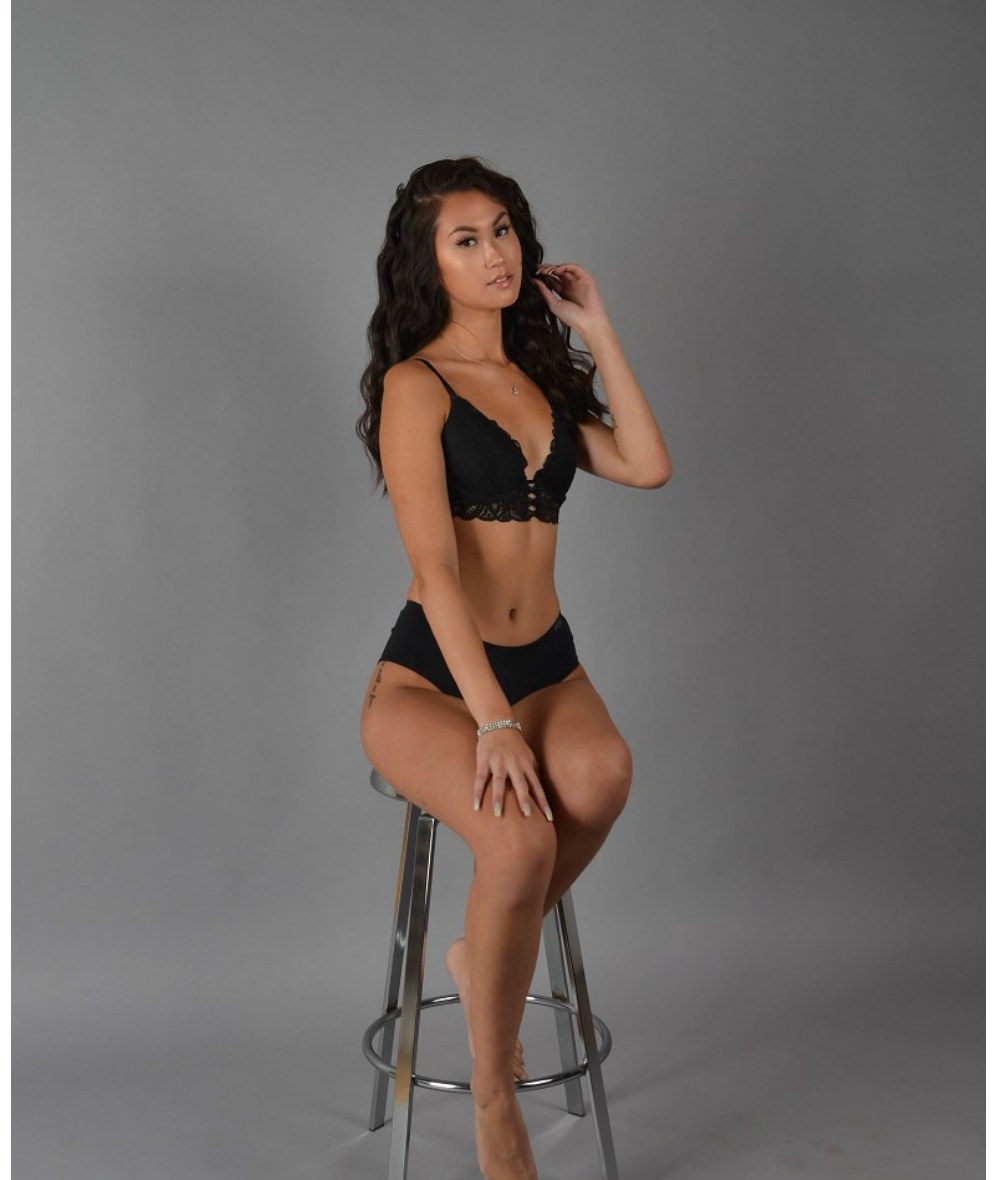

Mikayla Shapiro

Height 5'8.5" Bust 32" B Waist 25" Hips 32" Dress 2-4 US Shoe 8.5 US (kids) Hair Brown Eyes Brown

Mikayla Shapiro

Height 5'8.5" Bust 32" B Waist 25" Hips 32" Dress 2-4 US Shoe 8.5 US (kids) Hair Brown Eyes Brown

Mikayla Shapiro

Height 5'8.5" Bust 32" B Waist 25" Hips 32" Dress 2-4 US Shoe 8.5 US (kids) Hair Brown Eyes Brown