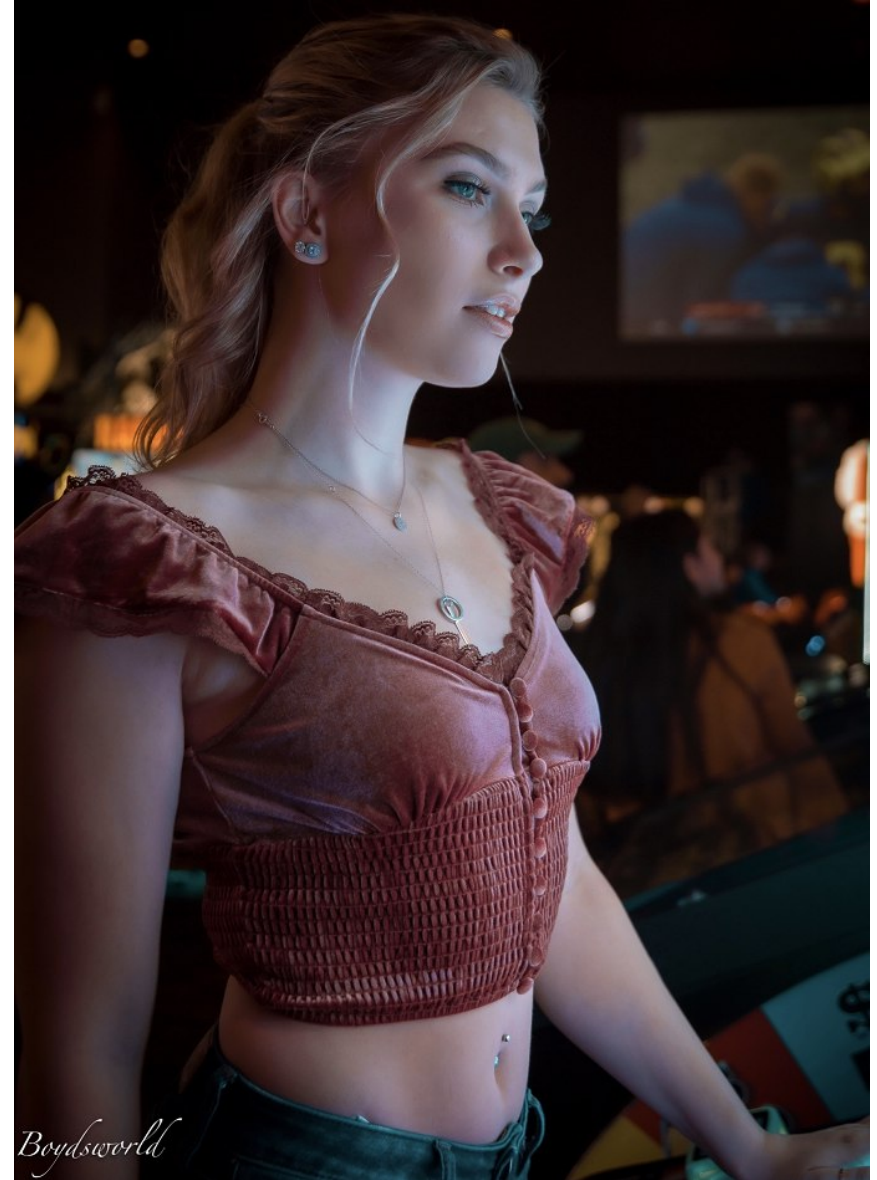

VICTORIA
PHOTOGRAPHY

Elizabeth Cote

Height 5'6" Bust 32" A/B Waist 25" Hips 34" Dress 0-2 US Shoe 7 US Hair Blonde Eyes Blue

Elizabeth Cote

Height 5'6" Bust 32" A/B Waist 25" Hips 34" Dress 0-2 US Shoe 7 US Hair Blonde Eyes Blue

VICTORIA
P H O T O G R A P H Y

Elizabeth Cote

Height 5'6" Bust 32" A/B Waist 25" Hips 34" Dress 0-2 US Shoe 7 US Hair Blonde Eyes Blue

Elizabeth Cote

Height 5'6" Bust 32" A/B Waist 25" Hips 34" Dress 0-2 US Shoe 7 US Hair Blonde Eyes Blue

Elizabeth Cote

Height 5'6" Bust 32" A/B Waist 25" Hips 34" Dress 0-2 US Shoe 7 US Hair Blonde Eyes Blue