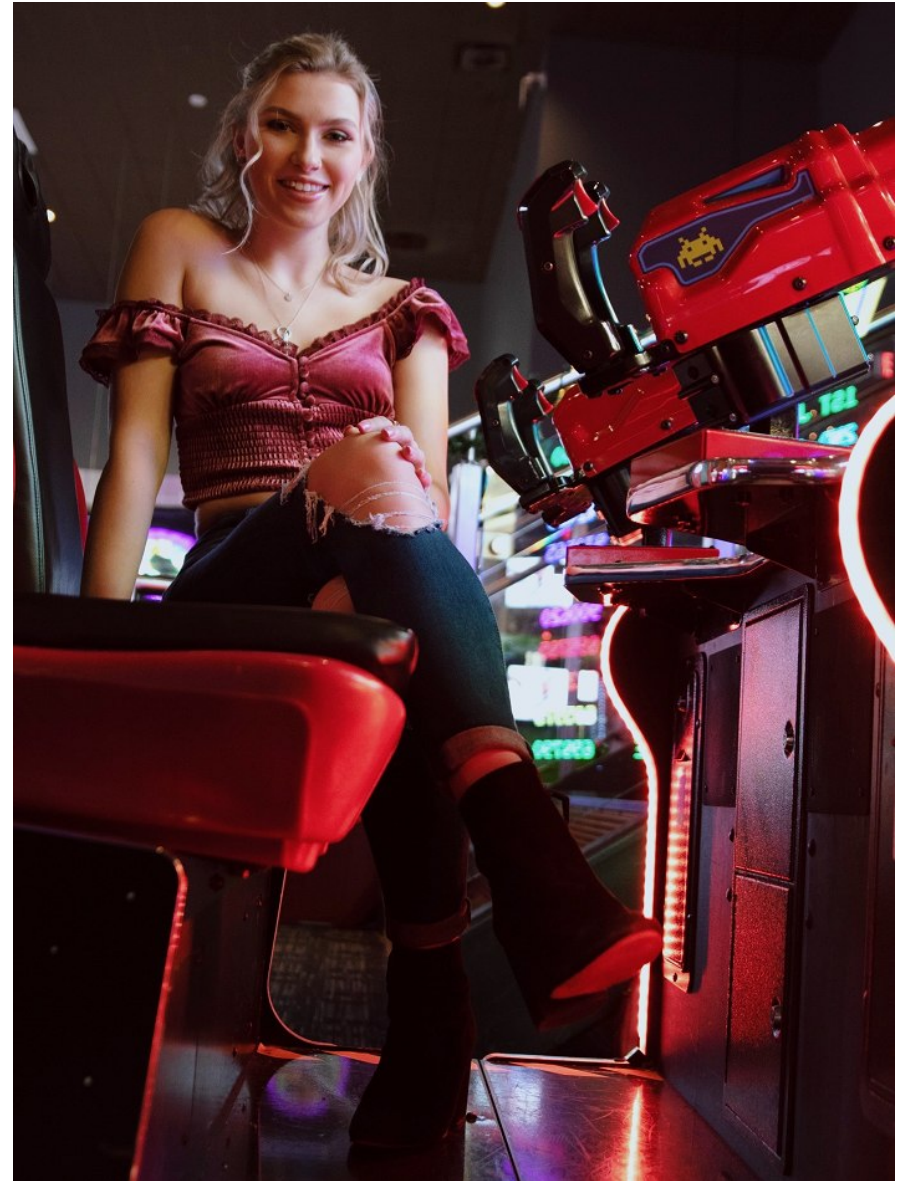

VICTORIA
PHOTOGRAPHY

Elizabeth Cote

Height 5'6" Bust 32" A/B Waist 25" Hips 34" Dress 0-2 US Shoe 7 US Hair Blonde Eyes Blue

Elizabeth Cote

Height 5'6" Bust 32" A/B Waist 25" Hips 34" Dress 0-2 US Shoe 7 US Hair Blonde Eyes Blue

VICTORIA
P H O T O G R A P H Y

Elizabeth Cote

Height 5'6" Bust 32" A/B Waist 25" Hips 34" Dress 0-2 US Shoe 7 US Hair Blonde Eyes Blue

Elizabeth Cote

Height 5'6" Bust 32" A/B Waist 25" Hips 34" Dress 0-2 US Shoe 7 US Hair Blonde Eyes Blue

Elizabeth Cote

Height 5'6" Bust 32" A/B Waist 25" Hips 34" Dress 0-2 US Shoe 7 US Hair Blonde Eyes Blue