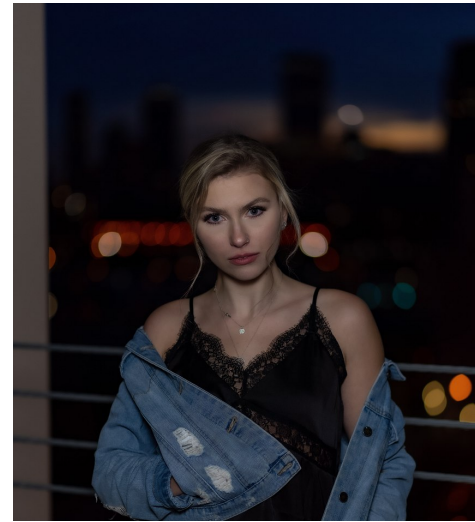

Elizabeth Cote

Height 5'6" Bust 32" A/B Waist 25" Hips 34" Dress 0-2 US Shoe 7 US
Hair Blonde Eyes Blue

Dynasty Agency, Inc. | 501 Boylston Street | Boston, MA 02116
Tel: (617) 536-7900 | Email: info@dynastymodelsinc.com