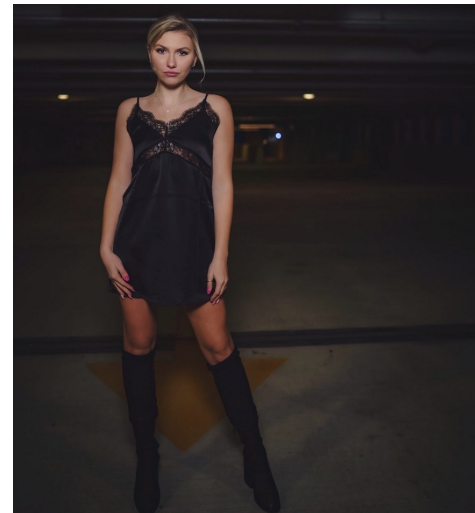

Elizabeth Cote

Height 5'6" Bust 32" A/B Waist 25" Hips 34" Dress 0-2 US Shoe 7 US
Hair Blonde Eyes Blue

Dynasty Agency, Inc. | 501 Boylston Street | Boston, MA 02116
Tel: (617) 536-7900 | Email: info@dynastymodelsinc.com