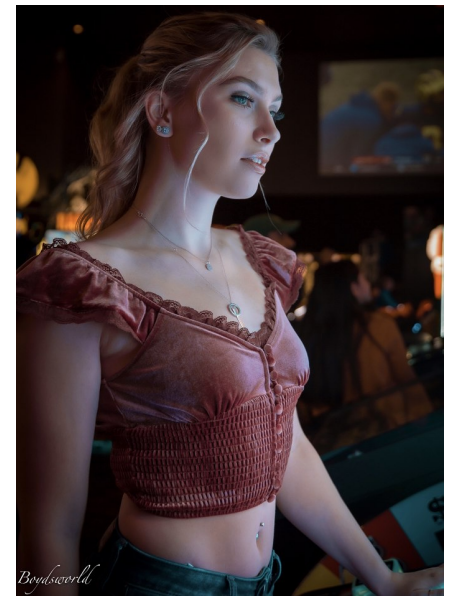

Elizabeth Cote

Height 5'6" Bust 32" A/B Waist 25" Hips 34" Dress 0-2 US Shoe 7 US
Hair Blonde Eyes Blue

Dynasty Agency, Inc. | 501 Boylston Street | Boston, MA 02116
Tel: (617) 536-7900 | Email: info@dynastymodelsinc.com