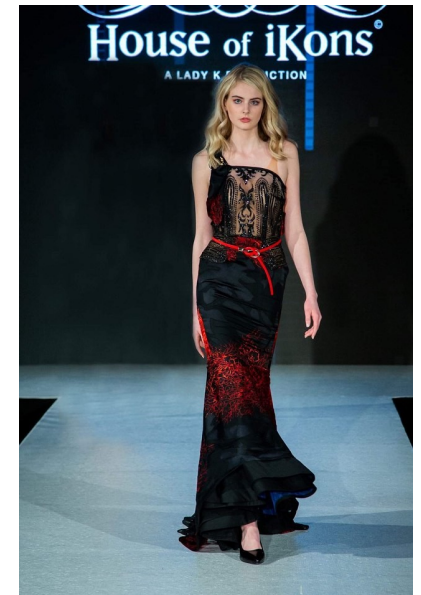

Catherine Hegarty

Height 5'11" Bust 32.5" B Waist 26.5" Hips 35" Dress 2-4 US Shoe 10 US
Hair Blonde Eyes Blue/Green

DMT
dynasty
MODELS & TALENT INC.

Dynasty Agency, Inc. | 501 Boylston Street | Boston, MA 02116
Tel: (617) 536-7900 | Email: info@dynastymodelsinc.com