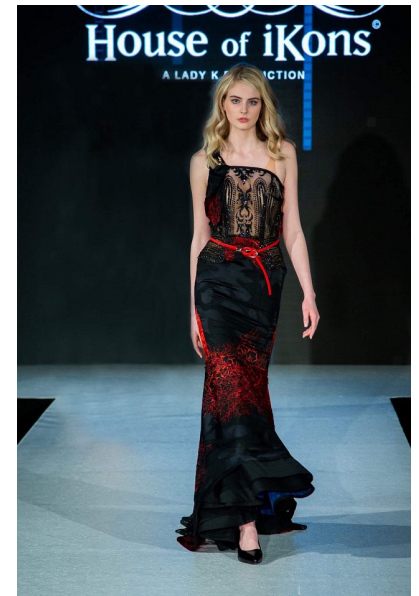

Catherine Hegarty

Height 5'11" Bust 32.5" B Waist 26.5" Hips 35" Dress 0-2 US Shoe 10
US Hair Blonde Eyes Blue/Green

DMT
dynasty
MODELS & TALENT INC.

Dynasty Agency, Inc. | 501 Boylston Street | Boston, MA 02116
Tel: (617) 536-7900 | Email: info@dynastymodelsinc.com