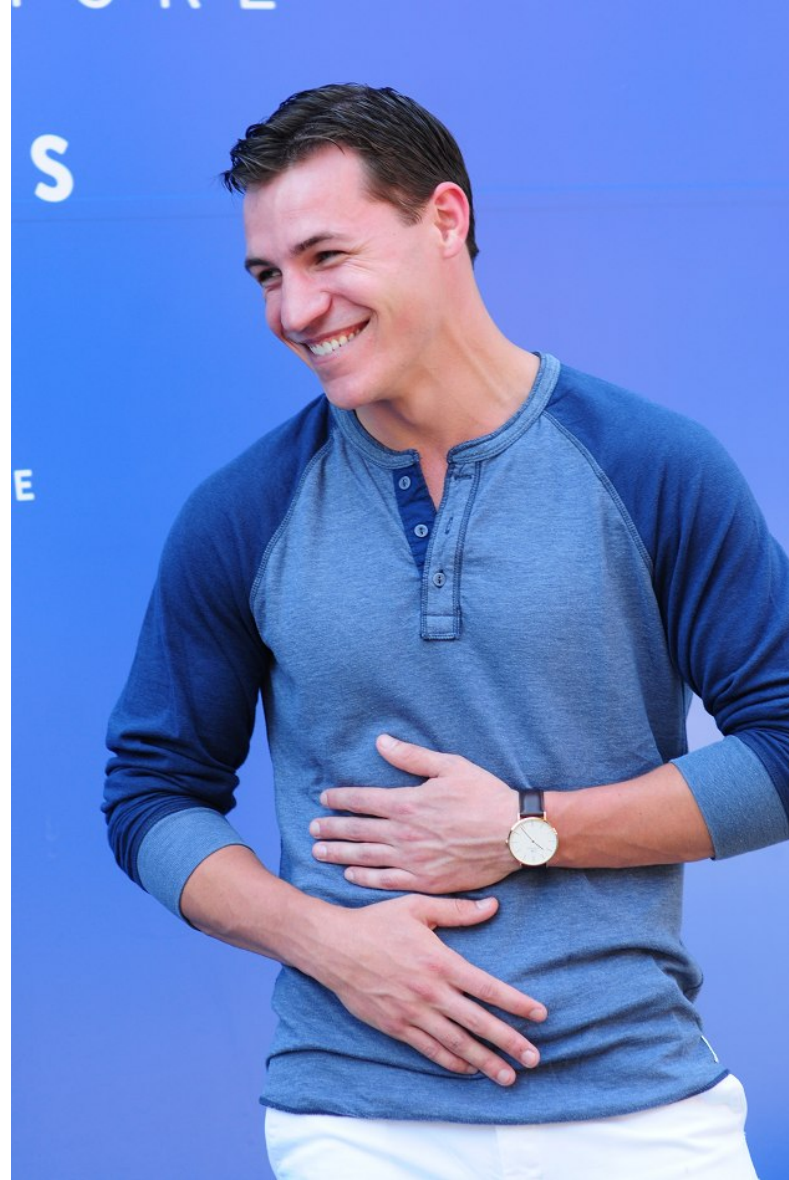

Brandon Oliver

Height 5'11" Chest 40" Waist 32" Inseam 32" Collar 16" Sleeve 33.5" Suit 40" Suit Length R Shoe 10.5 US Hair Brown Eyes Blue

Brandon Oliver

Height 5'11" Chest 40" Waist 32" Inseam 32" Collar 16" Sleeve 33.5" Suit 40" Suit Length R Shoe 10.5 US Hair Brown Eyes Blue

Brandon Oliver

Height 5'11" Chest 40" Waist 32" Inseam 32" Collar 16" Sleeve 33.5" Suit 40" Suit Length R Shoe 10.5 US Hair Brown Eyes Blue