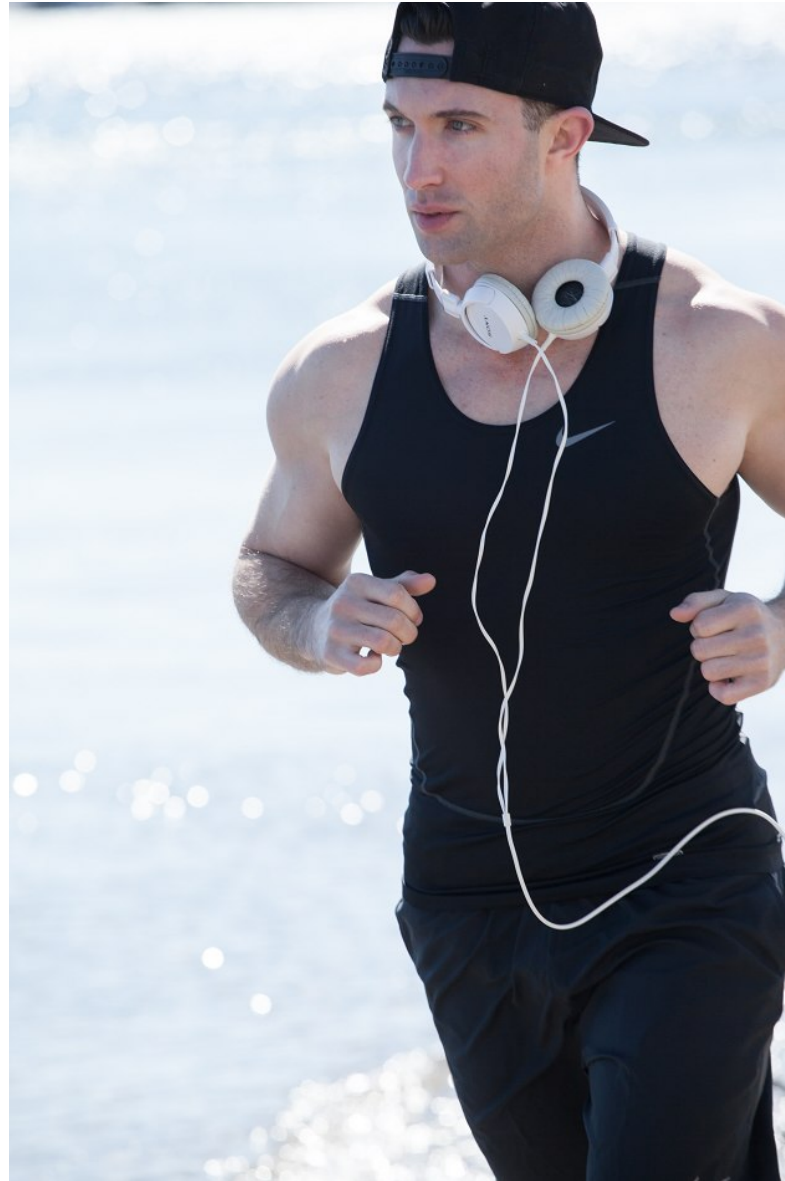

Thomas Flynn

Height 5'10"    Waist 32"    Inseam 32"    Suit 40"    Suit Length R    Shoe 10 US    Hair Brown    Eyes Blue

Thomas Flynn

Height 5'10" Waist 32" Inseam 32" Suit 40" Suit Length R Shoe 10 US Hair Brown Eyes Blue

Thomas Flynn

Height 5'10" Waist 32" Inseam 32" Suit 40" Suit Length R Shoe 10 US Hair Brown Eyes Blue