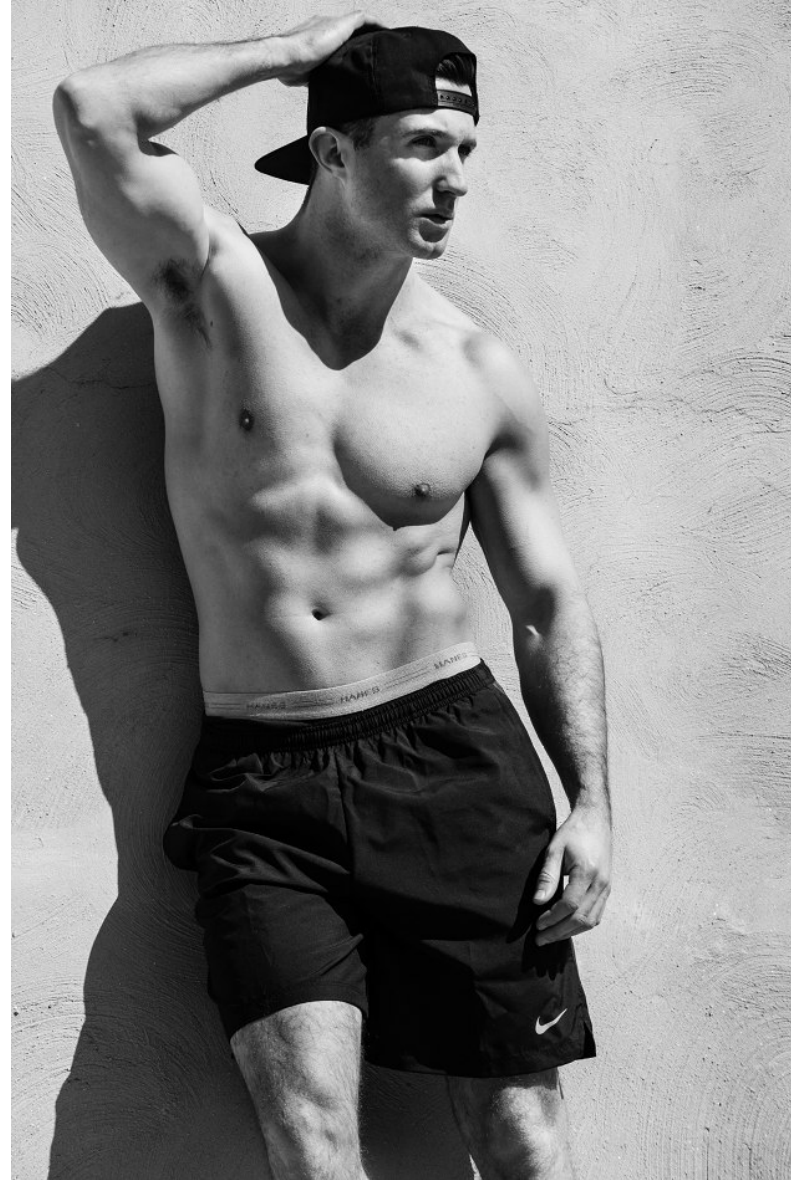

Thomas Flynn

Height 5'10"    Waist 32"    Inseam 32"    Suit 40"    Suit Length R    Shoe 10 US    Hair Brown    Eyes Blue

Thomas Flynn

Height 5'10" Waist 32" Inseam 32" Suit 40" Suit Length R Shoe 10 US Hair Brown Eyes Blue

Thomas Flynn

Height 5'10" Waist 32" Inseam 32" Suit 40" Suit Length R Shoe 10 US Hair Brown Eyes Blue