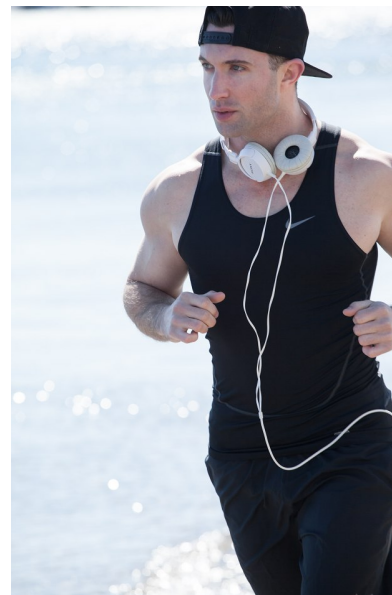

Thomas Flynn

Height 5'10" Waist 32" Inseam 32" Suit 40" Suit Length R Shoe 10 US
Hair Brown Eyes Blue

Dynasty Agency, Inc. | 501 Boylston Street | Boston, MA 02116
Tel: (617) 536-7900 | Email: info@dynastymodelsinc.com