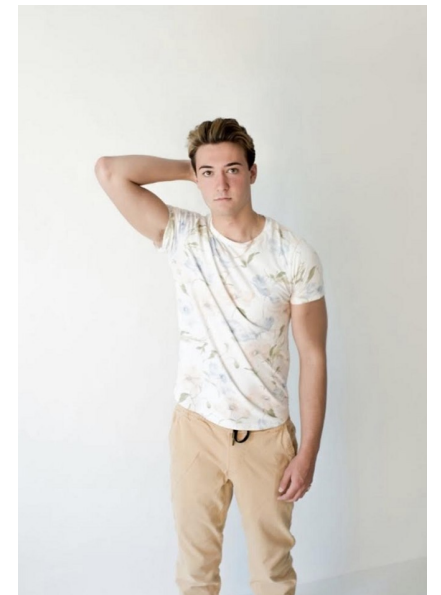

Peter Pizzarello

Height 6'2" Chest 38" Waist 32" Inseam 34" Collar 16" Sleeve 32"
Suit 38" Suit Length R Shoe 10 US Top M Bottom M Hair Dark Brown
Eyes Green/Brown

Dynasty Agency, Inc. | 501 Boylston Street | Boston, MA 02116
Tel: (617) 536-7900 | Email: info@dynastymodelsinc.com