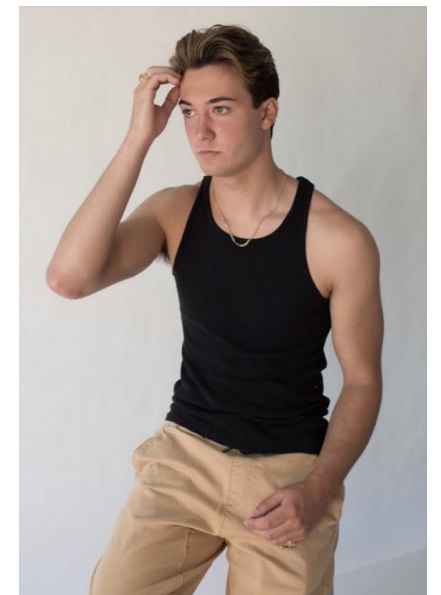

Peter Pizzarello

Height 6'2" Chest 38" Waist 32" Inseam 34" Collar 16" Sleeve 32"
Suit 38" Suit Length R Shoe 10 US Top M Bottom M Hair Dark Brown
Eyes Green/Brown

Dynasty Agency, Inc. | 501 Boylston Street | Boston, MA 02116
Tel: (617) 536-7900 | Email: info@dynastymodelsinc.com