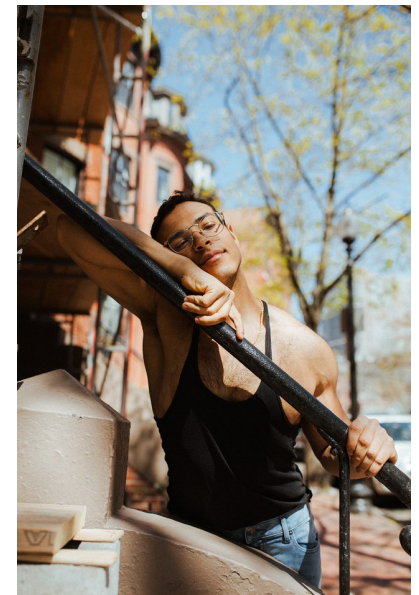

Tyler Nicholson

Height 6'0" Waist 34" Inseam 32" Collar 16.5" Suit 36" Shoe 12 US
Top L Bottom L Hair Black Eyes Brown

Dynasty Agency, Inc. | 501 Boylston Street | Boston, MA 02116
Tel: (617) 536-7900 | Email: info@dynastymodelsinc.com