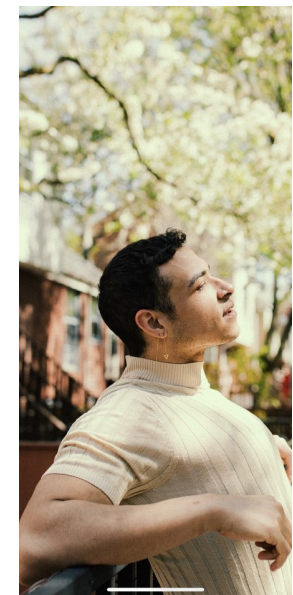

Tyler Nicholson

Height 6'0" Waist 34" Inseam 32" Collar 16.5" Suit 36" Shoe 12 US
Top L Bottom L Hair Black Eyes Brown

Dynasty Agency, Inc. | 501 Boylston Street | Boston, MA 02116
Tel: (617) 536-7900 | Email: info@dynastymodelsinc.com