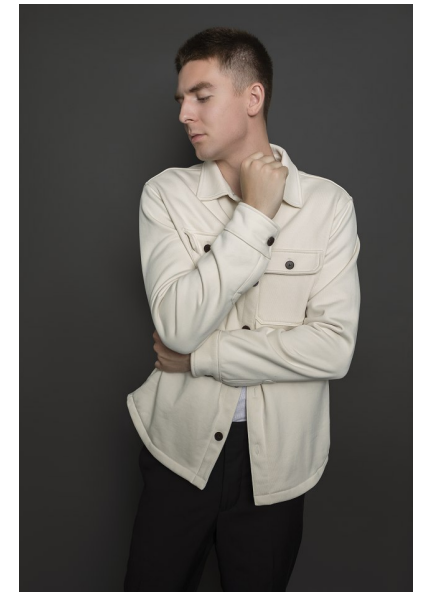

Finn Geoghegan

Height 6'2" Chest 40" Waist 30" Inseam 34" Collar 15.5" Sleeve 35"
Suit 40" Suit Length L Shoe 11 US Top L Bottom M Hair Light Brown
Eyes Blue

Dynasty Agency, Inc. | 501 Boylston Street | Boston, MA 02116
Tel: (617) 536-7900 | Email: info@dynastymodelsinc.com